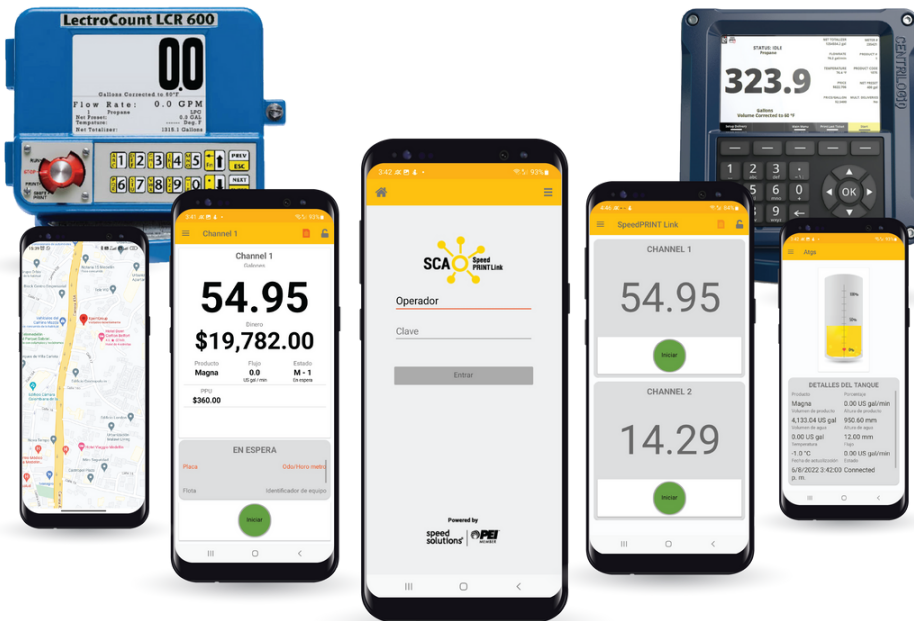

APP FLOW CONTROL ELECTRONIC REGISTERS

CONTROL AND MANAGEMENT

APPFLOW CONTROL BECOMES THE BEST VERSION FOR THE AUTOMATION OF ELECTRONIC REGISTERS, FLOW METERS, SUCH AS LCR AND IQ OF LIQUID CONTROL®, TCS3000 OF TCS®, TEX OF SAMPI® OR EMR3 AND EMR4 OF VEEDER ROOT®; WITH THIS APP, UNLIKE MANY OTHER OPTIONS ON THE MARKET, THERE IS THE POSSIBILITY OF TOTAL CONTROL OF FUEL (DELIVERY, DISPATCHES, INVENTORY AND FLEETS). WITH THIS ALL-IN-ONE SOLUTION, YOU COULD PERFORM PROCESSES SUCH AS: RECEIPT PRINTING, FLEET IDENTIFICATION, INVENTORY CONTROL, QUOTA CONTROL AND MUCH MORE.

CONNECTION

THE EASE OF CONNECTING WIRELESSLY TO OUR FLEET MANAGEMENT AND CONTROL SYSTEMS, WHERE ALL THE SUPPLIES OF THE OPERATION CAN BE ADMINISTERED AND MANAGED CENTRALIZED, INTEGRATED AND MANAGED DIFFERENT SUPPLY BASES IN A SINGLE MANAGEMENT SOFTWARE.

SMARTEST

WITH THIS EQUIPMENT, YOU COULD IMPLEMENT INTERNAL FLEET CONTROL PROCESSES WITHOUT REQUIRING MORE INFRASTRUCTURE. WITH THIS, YOU COULD PERFORM THE FOLLOWING ACTIVITIES.

INTEGRATION

FLOW METER WITH ELECTRONIC RECORDERS:

- LCR II®, LCR 600® AND LCR IQ®.
- TCS 3000®.
- TEX® OF SAMPI.
- EMR3® AND EMR4®.
- MULTILOAD®.

FLEET ID

- NFC TAG.
- QR CODES.
- BARCODES.
- INTERNAL CODE.

- MANAGE FLEET.
- CONTROL SHIFTS.
- REPORTS.
- CLOUD.
- ATG.
- BUSSINES RULES.
- PERFORMANCE.
- AND MUCH MORE.